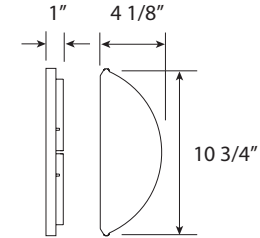

PERFORATED INDIRECT BASKET

• PERFORATED LINEAR INDIRECT BASKETS

IG200

SPECIFICATIONS

- STEEL BASKET, POWDERCOATED WHITE
- SINGLE JOINER PLATE, POWDERCOATED WHITE
- DUAL JOINER PLATE, POWDERCOATED WHITE
- JOINER BAND, POWDERCOATED WHITE
- ABS END CAP, WHITE

MAGNIFIED VIEW

IG200PEC
Plastic End Cap

IG200LSC
Lens Splice Cover

IG200MLS
Metal Lens Support

IG200MMS
Middle Metal Support

PERFORATED BASKET

IG200WPB
White Perforated Basket
MOQ: 200

IG300