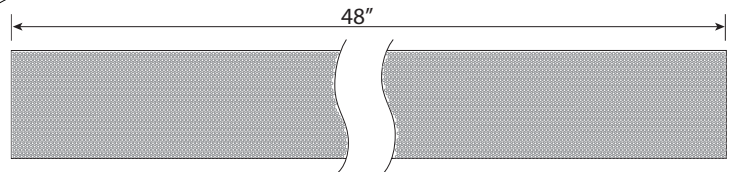

IG300WPB
White Perforated Basket
MOQ: 250

AVAILABLE AS SPECIAL ORDER

For more information regarding Inter-Global's Assembled Fixtures and Private Labeling please contact our sales department at **1-800-325-7364** or visit www.interglobal-inc.com

Specifications subject to change without notice. Printed in U.S.A. © 2011 Inter-Global Inc.