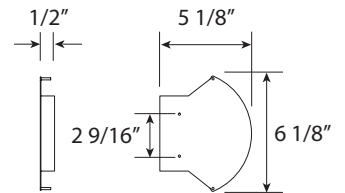

IG300

SPECIFICATIONS

- STEEL BASKET, POWDERCOATED WHITE
- STEEL END CAP, POWDERCOATED WHITE

IG300MDS
Metal End Cap