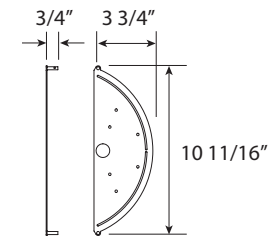

PERFORATED INDIRECT BASKET

• PERFORATED LINEAR INDIRECT BASKETS

IG200

SPECIFICATIONS

- STEEL BASKET, POWDERCOATED WHITE
- SINGLE JOINER PLATE, POWDERCOATED WHITE
- DUAL JOINER PLATE, POWDERCOATED WHITE
- JOINER BAND, POWDERCOATED WHITE
- ABS END CAP, WHITE

MAGNIFIED VIEW

IG200PEC
Plastic End Cap

IG200LSC
Lens Splice Cover

IG200MLS
Metal Lens Support

IG200MMS
Middle Metal Support

PERFORATED BASKET

IG200WPB
White Perforated Basket
MOQ: 200

IG300