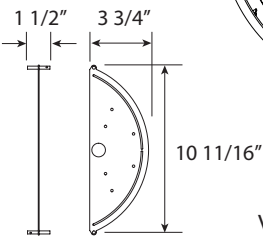

PERFORATED INDIRECT BASKET

• PERFORATED LINEAR INDIRECT BASKETS

IG200

SPECIFICATIONS

- STEEL BASKET, POWDERCOATED WHITE
- SINGLE JOINER PLATE, POWDERCOATED WHITE
- DUAL JOINER PLATE, POWDERCOATED WHITE
- JOINER BAND, POWDERCOATED WHITE
- ABS END CAP, WHITE

MAGNIFIED VIEW

IG200PEC
Plastic End Cap

IG200LSC
Lens Splice Cover

IG200MLS
Metal Lens Support

IG200MMS
Middle Metal Support

PERFORATED BASKET

IG200WPB
White Perforated Basket
MOQ: 200

IG300