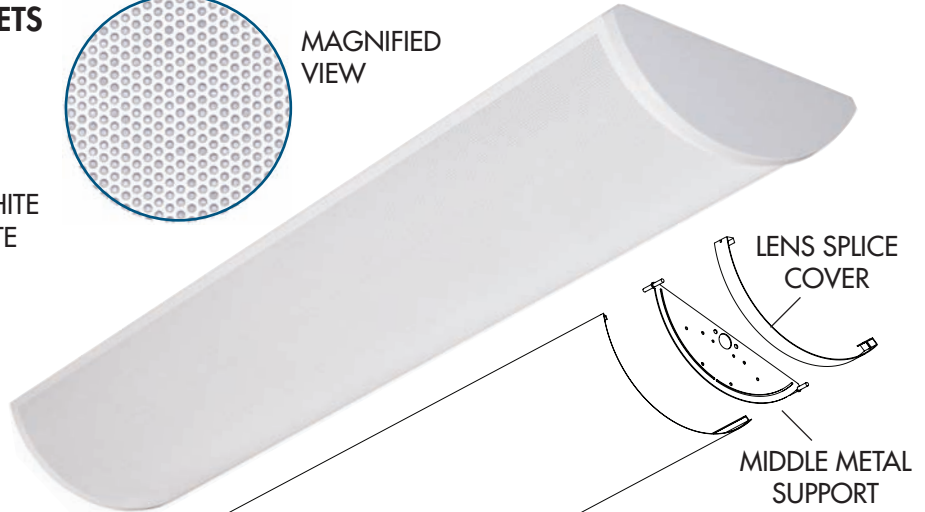

PERFORATED INDIRECT BASKET

• PERFORATED LINEAR INDIRECT BASKETS

IG200

SPECIFICATIONS

- STEEL BASKET, POWDERCOATED WHITE
- SINGLE JOINER PLATE, POWDERCOATED WHITE
- DUAL JOINER PLATE, POWDERCOATED WHITE
- JOINER BAND, POWDERCOATED WHITE
- ABS END CAP, WHITE

MAGNIFIED VIEW

IG200PEC
Plastic End Cap

IG200LSC
Lens Splice Cover

IG200MLS
Metal Lens Support

IG200MMS
Middle Metal Support

PERFORATED BASKET

IG200WPB
White Perforated Basket
MOQ: 200

IG300

SPECIFICATIONS

- STEEL BASKET, POWDERCOATED WHITE
- STEEL END CAP, POWDERCOATED WHITE

IG300MDS
Metal End Cap

IG300WPB
White Perforated Basket
MOQ: 250

AVAILABLE AS SPECIAL ORDER

For more information regarding Inter-Global's Assembled Fixtures and Private Labeling please contact our sales department at **1-800-325-7364** or visit www.interglobal-inc.com