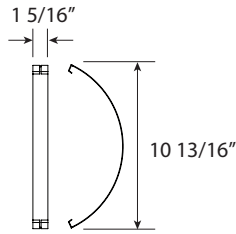

PERFORATED INDIRECT BASKET

• PERFORATED LINEAR INDIRECT BASKETS

IG200

SPECIFICATIONS

- STEEL BASKET, POWDERCOATED WHITE
- SINGLE JOINER PLATE, POWDERCOATED WHITE
- DUAL JOINER PLATE, POWDERCOATED WHITE
- JOINER BAND, POWDERCOATED WHITE
- ABS END CAP, WHITE

MAGNIFIED VIEW

IG200PEC
Plastic End Cap

IG200LSC
Lens Splice Cover

IG200MLS
Metal Lens Support

IG200MMS
Middle Metal Support

PERFORATED BASKET

IG200WPB
White Perforated Basket
MOQ: 200

IG300