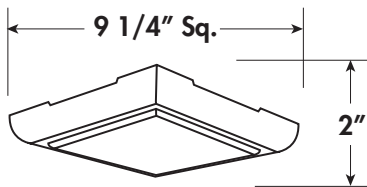

CENTURY 9.25" LOW PROFILE