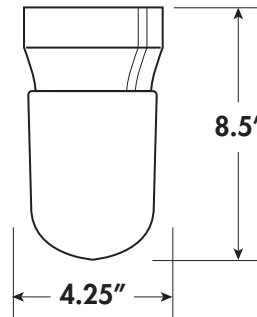

## SPECIFICATIONS

- UL LISTED FOR DAMP LOCATIONS
- STANDARD PACK QTY: 6 MOQ: 72

**CEILING HARBOR**

**CEILING PRISMATIC HARBOR**

**CEILING HARBOR WITH TAPERED BASE**

**CEILING PRISMATIC HARBOR WITH TAPERED BASE**