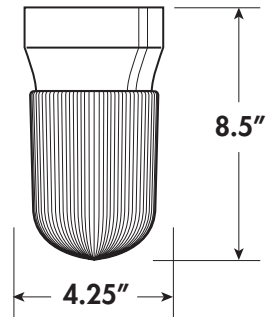

## SPECIFICATIONS

- UL LISTED FOR DAMP LOCATIONS
- STANDARD PACK QTY: 6 MOQ: 72

**CEILING HARBOR**

**CEILING PRISMATIC HARBOR**

**CEILING HARBOR WITH TAPERED BASE**

**CEILING PRISMATIC HARBOR WITH TAPERED BASE**

EXAMPLE PART # **F1707WWI**

STYLE #	WATTAGE	BODY	LENS	PACKAGING
<b>CEILING HARBOR</b>				
<b>F1703</b>	1-60W INCANDESCENT	<b>B</b> = BLACK	<b>W</b> = WHITE	<b>I</b> = INDIVIDUAL
<b>F4703</b>	1-CFT9W MAGNETIC FLUORESCENT	<b>W</b> = WHITE		
<b>CEILING PRISMATIC HARBOR</b>				
<b>F1704</b>	1-60W INCANDESCENT	<b>B</b> = BLACK	<b>C</b> = CLEAR PRISM	<b>I</b> = INDIVIDUAL
<b>F4704</b>	1-CFT9W MAGNETIC FLUORESCENT	<b>W</b> = WHITE		
<b>CEILING HARBOR WITH TAPERED BASE</b>				
<b>F1713</b>	1-60W INCANDESCENT **	<b>B</b> = BLACK	<b>W</b> = WHITE	<b>I</b> = INDIVIDUAL
<b>F4713</b>	1-CFT9W MAGNETIC FLUORESCENT **	<b>W</b> = WHITE		
<b>CEILING PRISMATIC HARBOR WITH TAPERED BASE</b>				
<b>F1714</b>	1-60W INCANDESCENT	<b>B</b> = BLACK	<b>C</b> = CLEAR PRISM	<b>I</b> = INDIVIDUAL
<b>F4714</b>	1-CFT9W MAGNETIC FLUORESCENT	<b>W</b> = WHITE		