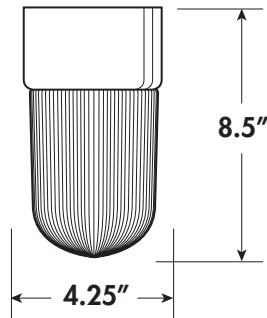

## SPECIFICATIONS

- UL LISTED FOR DAMP LOCATIONS
- STANDARD PACK QTY: 6 MOQ: 72

**CEILING HARBOR**

**CEILING PRISMATIC HARBOR**

**CEILING HARBOR WITH TAPERED BASE**

**CEILING PRISMATIC HARBOR WITH TAPERED BASE**

EXAMPLE PART # **F1707WWI**

STYLE #	WATTAGE	BODY	LENS	PACKAGING
<b>CEILING HARBOR</b>				
<b>F1703</b>	1-60W INCANDESCENT	<b>B</b> = BLACK	<b>W</b> = WHITE	<b>I</b> = INDIVIDUAL
<b>F4703</b>	1-CFT9W MAGNETIC FLUORESCENT	<b>W</b> = WHITE		
<b>CEILING PRISMATIC HARBOR</b>				
<b>F1704</b>	1-60W INCANDESCENT	<b>B</b> = BLACK	<b>C</b> = CLEAR PRISM	<b>I</b> = INDIVIDUAL
<b>F4704</b>	1-CFT9W MAGNETIC FLUORESCENT	<b>W</b> = WHITE		
<b>CEILING HARBOR WITH TAPERED BASE</b>				
<b>F1713</b>	1-60W INCANDESCENT **	<b>B</b> = BLACK	<b>W</b> = WHITE	<b>I</b> = INDIVIDUAL
<b>F4713</b>	1-CFT9W MAGNETIC FLUORESCENT **	<b>W</b> = WHITE		
<b>CEILING PRISMATIC HARBOR WITH TAPERED BASE</b>				
<b>F1714</b>	1-60W INCANDESCENT	<b>B</b> = BLACK	<b>C</b> = CLEAR PRISM	<b>I</b> = INDIVIDUAL
<b>F4714</b>	1-CFT9W MAGNETIC FLUORESCENT	<b>W</b> = WHITE		