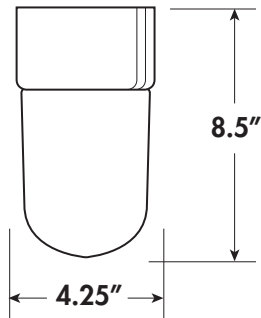

## SPECIFICATIONS

- UL LISTED FOR DAMP LOCATIONS
- STANDARD PACK QTY: 6 MOQ: 72

**CEILING HARBOR**

**CEILING PRISMATIC HARBOR**

**CEILING HARBOR WITH TAPERED BASE**

**CEILING PRISMATIC HARBOR WITH TAPERED BASE**