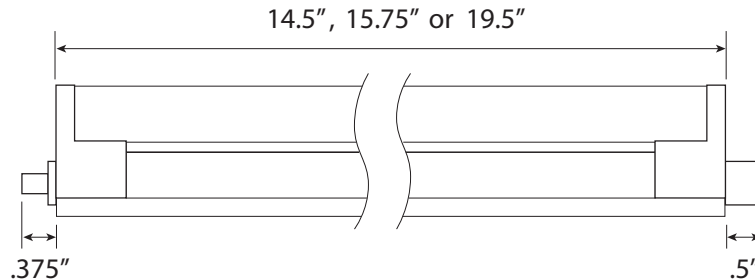

SL-SERIES FLUORESCENT STRIPS

- SLIMLINE FLUORESCENT FIXTURES
- AVAILABLE IN WHITE WITH CLEAR POLYCARBONATE DIFFUSER
- ONE LAMP T4/8 WATT, T4/12 WATT AND T4/16 WATT FLUORESCENT CONFIGURATIONS AVAILABLE
- LINKABLE IN GROUPS UP TO 10 LIGHTS
- 4100K LAMP AND POWERCORD INCLUDED
- PRE-WIRED, INDIVIDUALLY BOXED, NO ASSEMBLY REQUIRED
- MOUNTING HARDWARE INCLUDED

END TO END

L-BRACKET

6", 12" or 20" CORDED LINK

| STYLE # | WATTAGE |
|-------------------------------------|--|
| SL-SERIES FLUORESCENT STRIPS | |
| SL-215864 | 14 1/2" LONG PRE-WIRED FLUORESCENT FIXTURE FOR 1-T4/8 WATT LAMP |
| SL-215850 | 15 3/4" LONG PRE-WIRED FLUORESCENT FIXTURE FOR 1-T4/12 WATT LAMP |
| SL-215851 | 19 1/2" LONG PRE-WIRED FLUORESCENT FIXTURE FOR 1-T4/16 WATT LAMP |