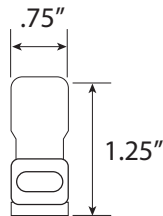

END TO END

L-BRACKET

6", 12" or 20" CORDED LINK

| STYLE # | WATTAGE |
|-------------------------------------|--|
| SL-SERIES FLUORESCENT STRIPS | |
| SL-215864 | 14 1/2" LONG PRE-WIRED FLUORESCENT FIXTURE FOR 1-T4/8 WATT LAMP |
| SL-215850 | 15 3/4" LONG PRE-WIRED FLUORESCENT FIXTURE FOR 1-T4/12 WATT LAMP |
| SL-215851 | 19 1/2" LONG PRE-WIRED FLUORESCENT FIXTURE FOR 1-T4/16 WATT LAMP |