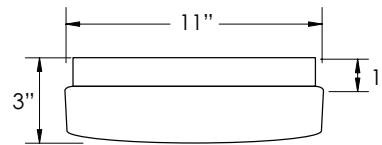

- Available in LED & Incandescent
- White Powder Coated Aluminum
- Ceiling Mount Only
- Multi-Volt LED Available
- UL Listed for Damp Locations
- Standard Pack QTY: 8

11" DRUM

11" DRUM

FD311

RoHS compliant