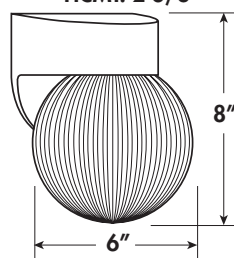

- Available in LED, Incandescent & GU24
- Molded of Durable Non-Corrosive UV Resistant Resins
- Wall Mount Only
- UL Listed for Wet Locations
- Standard Pack QTY: 6

SCREW NECK POCKET GLOBE

FP116

EXTENDS: 6 1/2"
HCMT: 2 3/8"

RoHS compliant

EXAMPLE # FP116-I60-BWP

STYLE #	LIGHT SOURCE	BODY	GLOBE	OPTIONS
FP116	INCANDESCENT, MEDIUM BASE, 120V, I60-1 X 60W	W-White B- Black	ACRYLIC C-Clear Prism W-White	P-Photocell LED LAMP, 3 YEAR WARRANTY DIMMABLE, ENERGY STAR LWE-A19/E26, 2700K LCE-A19/E26, 4000K
	GU24 BASE, 120V G13-1 X 13W G18-1 X 18W G23-1 X 23W	W-White B- Black	ACRYLIC C-Clear Prism W-White	P-Photocell L-CFL, 2700K