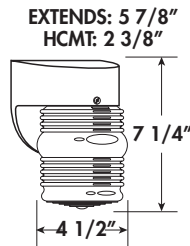

- Available in LED, Incandescent & GU24
- Molded of Durable Non-Corrosive UV Resistant Resins
- Wall Mount Only
- UL Listed for Wet Locations
- Standard Pack QTY: 6

FITTER NECK POCKET JELLY JAR

FP101

RoHS compliant