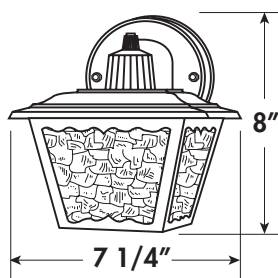

- Available in LED, Incandescent & GU24
- Molded of Durable Non-Corrosive UV Resistant Resins
- Wall Mount Only
- UL Listed for Wet Locations
- Standard Pack QTY: 6

BUNGALOW

FP133

EXTENDS: 5 3/4"
HCMT: 2 3/8"