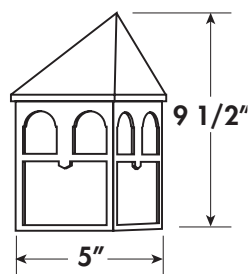

- Available in LED, Incandescent & GU24
- Molded of Durable Non-Corrosive UV Resistant Resins
- Wall Mount Only
- UL Listed for Damp Locations
- Standard Pack QTY: 6

COTTAGE

FP120

EXTENDS: 4 3/4"
HCMT: 6"