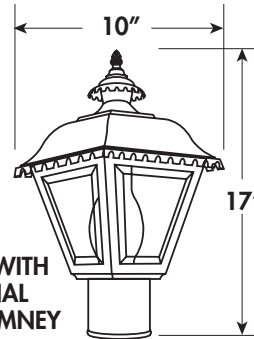

- Available in LED, Incandescent & GU24
- Molded of Durable Non-Corrosive UV Resistant Resins
- Fits Most 3" Diameter Posts
- UL Listed for Wet Locations
- Standard Pack QTY: 1

GLASS CHIMNEY POST

FT271

RoHS compliant