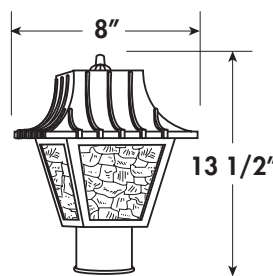

- Available in LED, Incandescent & GU24
- Molded of Durable Non-Corrosive UV Resistant Resins
- Fits Most 3" Diameter Posts
- UL Listed for Wet Locations
- Standard Pack QTY: 6

COLONIAL POST

FC232

RoHS compliant