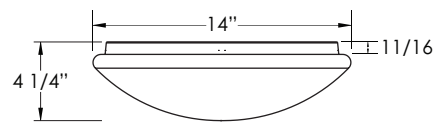

- Available in LED & Incandescent
- White Powder Coated Aluminum
- Ceiling Mount Only
- UL Listed for Damp Locations
- Standard Pack QTY: 6

14" DOME

FD334

RoHS compliant

EXAMPLE # FD334-I240-WW-LWE

STYLE #	LIGHT SOURCE	BODY	DIFFUSER	OPTIONS
FD334	EOS LED 120V AC, 50/60 Hz, HPF, 50,000 HRS L70*, AMBIENT OP TEMP -40°C TO +40°C, 5 YEAR WARRANTY, DIMMABLE, ENERGY STAR	W -White	ACRYLIC W -White	M -Motion Sensor
	LE800 - 13W Power Input CRI 80 (TYP) >65 Lumens Per Watt**	W -900lm 3000K C -1000lm 4000K		
	LE1200 - 14W Power Input CRI 80 (TYP) >80 Lumens Per Watt**	W -1350lm 3000K C -1400lm 4000K		
	LE1800 - 23W Power Input CRI 80 (TYP) >80 Lumens Per Watt**	W -1850lm 3000K C -1900lm 4000K		
	INCANDESCENT, MEDIUM BASE, 120V I240-2 X 40W Max	W -White	ACRYLIC W -White	LED LAMP, 3 YEAR WARRANTY DIMMABLE, ENERGY STAR LWE -A19/E26, 2700K LCE -A19/E26, 4000K