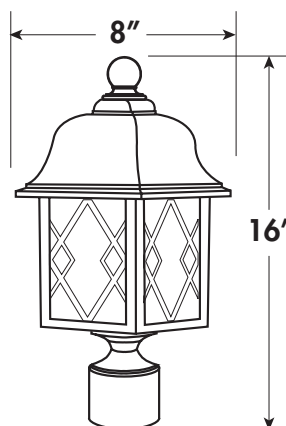

- Available in LED, Incandescent & GU24
- Molded of Durable Non-Corrosive UV Resistant Resins
- Fits Most 3" Diameter Posts
- UL Listed for Wet Locations
- Standard Pack QTY: 3

HATCH POST

FR211

RoHS compliant