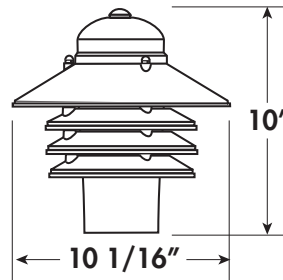

- Available in LED, Incandescent & GU24
- Molded of Durable Non-Corrosive UV Resistant Resins
- Fits Most 3" Diameter Posts
- UL Listed for Wet Locations
- Standard Pack QTY: 1

NAUTICAL

FN253

EXAMPLE # FN253-LE800C-BCP