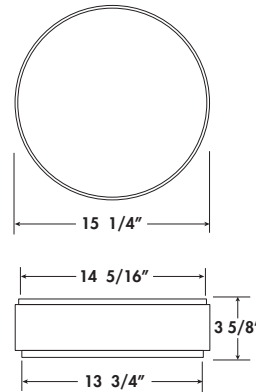

- Available in LED
- Brushed Nickel Decorative Band
- Ceiling Mount Only
- ETL Listed for Damp Locations
- Standard Pack QTY: 6

DECORATIVE DRUM

FD315

RoHS compliant

EXAMPLE # FD315-L1500W-NW

STYLE #	LIGHT SOURCE	BODY	DIFFUSER
FD315	EOS LED 120V AC, 50/60 Hz, HPF, 50,000 HRS L70*, AMBIENT OP TEMP -40°C TO +40°C 5 YEAR WARRANTY, DIMMABLE, ENERGY STAR 	N -Brushed Nickel	ACRYLIC W -White
	L1500 - 24W Power Input CRI 80 (TYP) >77 Lumens Per Watt**	W -1850lm 3000K	