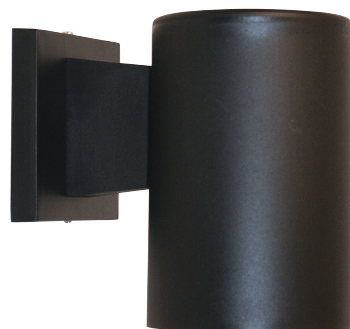

- Available in Incandescent & LED
- Molded of Durable Non-Corrosive UV Resistant Resins
- Turtle Safe & Dark Sky Friendly
- UL Listed for Wet Locations
- Standard Pack QTY: 8

TURTLE & DARK SKY FRIENDLY

FD135

HCMT:
4 7/8"

FD134

HCMT:
2 3/8"

RoHS
compliant

EXAMPLE # FD134-I75-BK-LWE

STYLE #	LIGHT SOURCE	BODY	OPTIONS
FD134 FD135	INCANDESCENT, MEDIUM BASE, 120V I75-1 X 75W Max PAR 30	BK-Black WH-White	LED LAMP, 3 YEAR WARRANTY DIMMABLE, ENERGY STAR LWE-A19/E26, 2700K LCE-A19/E26, 4000K