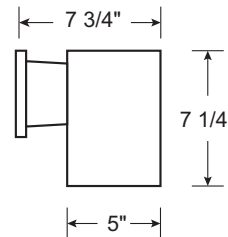

FD135

HCMT:
4 7/8"

FD134

HCMT:
2 3/8"

RoHS
compliant

EXAMPLE # FD134-I75-BK-LWE

STYLE #	LIGHT SOURCE	BODY	OPTIONS
FD134 FD135	INCANDESCENT, MEDIUM BASE, 120V I75-1 X 75W Max PAR 30	BK-Black WH-White	LED LAMP, 3 YEAR WARRANTY DIMMABLE, ENERGY STAR LWE-A19/E26, 2700K LCE-A19/E26, 4000K