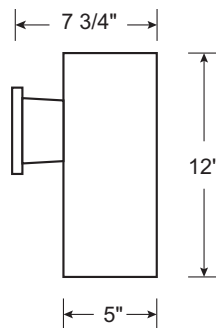

FD135

HCMT:
4 7/8"

FD134

HCMT:
2 3/8"

RoHS
compliant

EXAMPLE # FD134-I75-BK-LWE

STYLE #	LIGHT SOURCE	BODY	OPTIONS
FD134 FD135	INCANDESCENT, MEDIUM BASE, 120V I75-1 X 75W Max PAR 30	BK-Black WH-White	LED LAMP, 3 YEAR WARRANTY DIMMABLE, ENERGY STAR LWE-A19/E26, 2700K LCE-A19/E26, 4000K